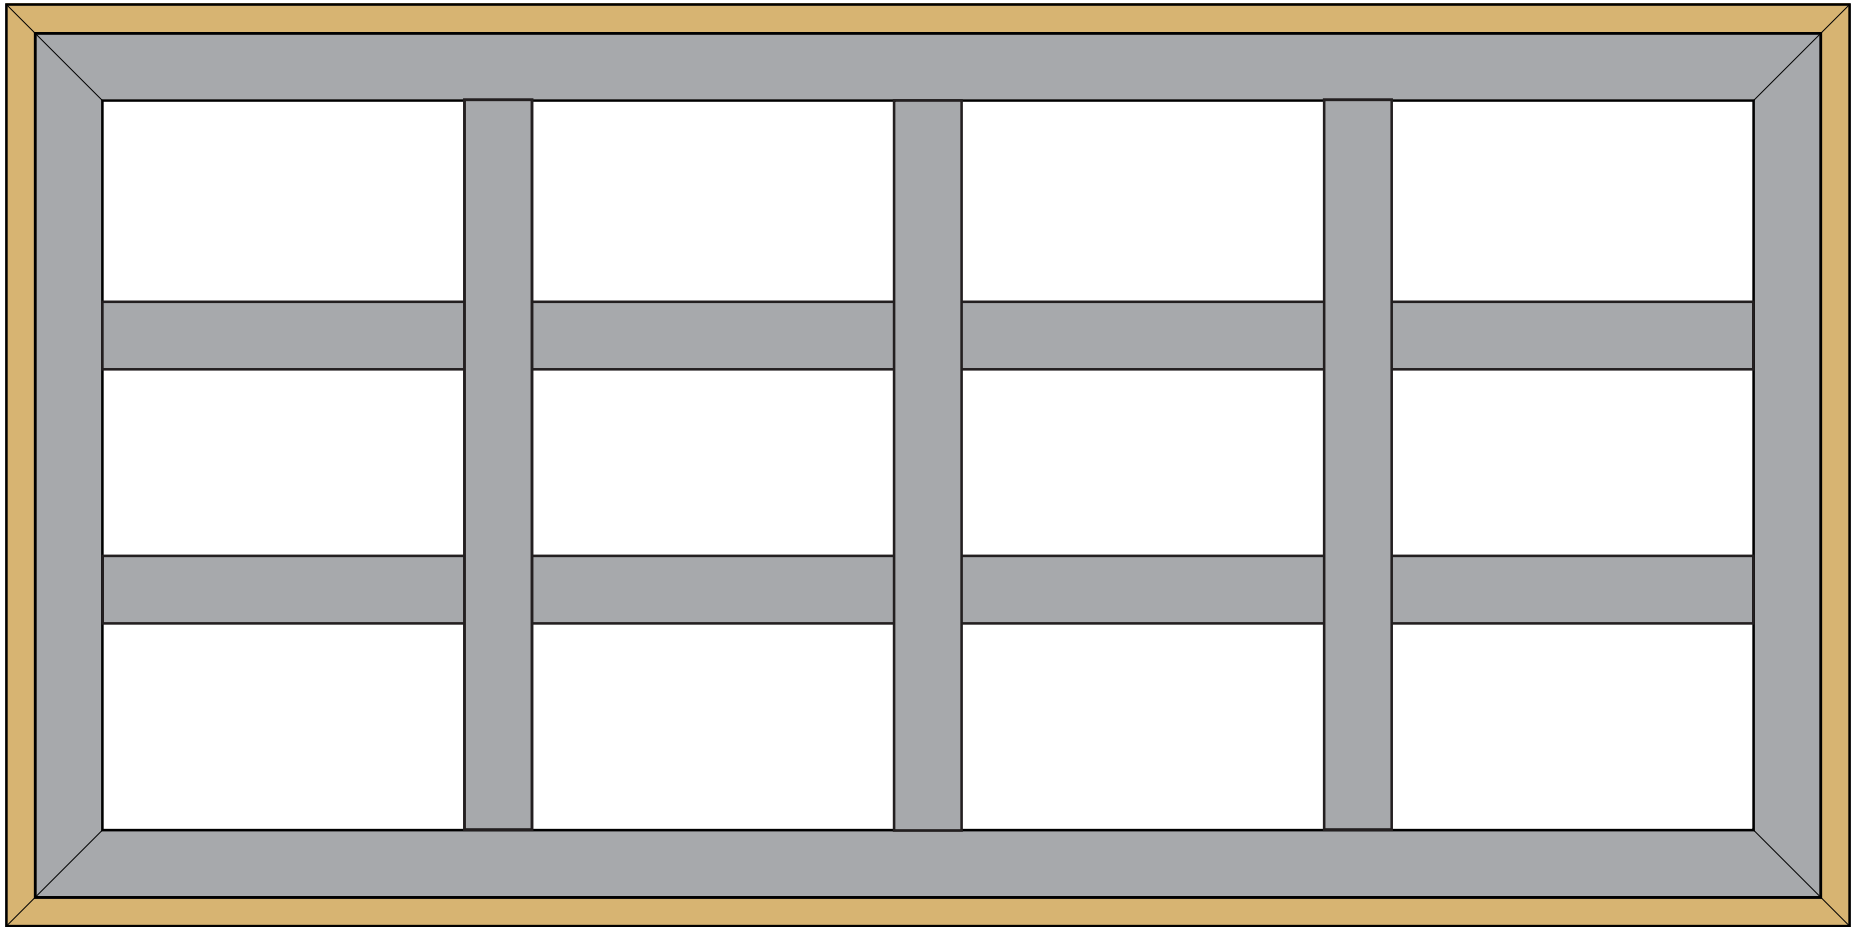

JERRY'S ARTARAMA[®]

Museo Stretcher Bar Kit

Length: 24"

Width: 48"

Support Bars: 3

MUSEO

QUALITY ARTIST CANVAS

JERRY'S ARTARAMA®

Museo Stretcher Bar Kit

Length: 50"

Width: 100"

Support Bars: 5

MUSEO

QUALITY ARTIST CANVAS

JERRY'S ARTARAMA[®]

Museo Stretcher Bar Kit

Length: 72"

Width: 144"

Support Bars: 11

MUSEO

QUALITY ARTIST CANVAS

JERRY'S ARTARAMA®

Museo Stretcher Bar Kit

Length: 120"

Width: 240"

Support Bars: 27

MUSEO

QUALITY ARTIST CANVAS