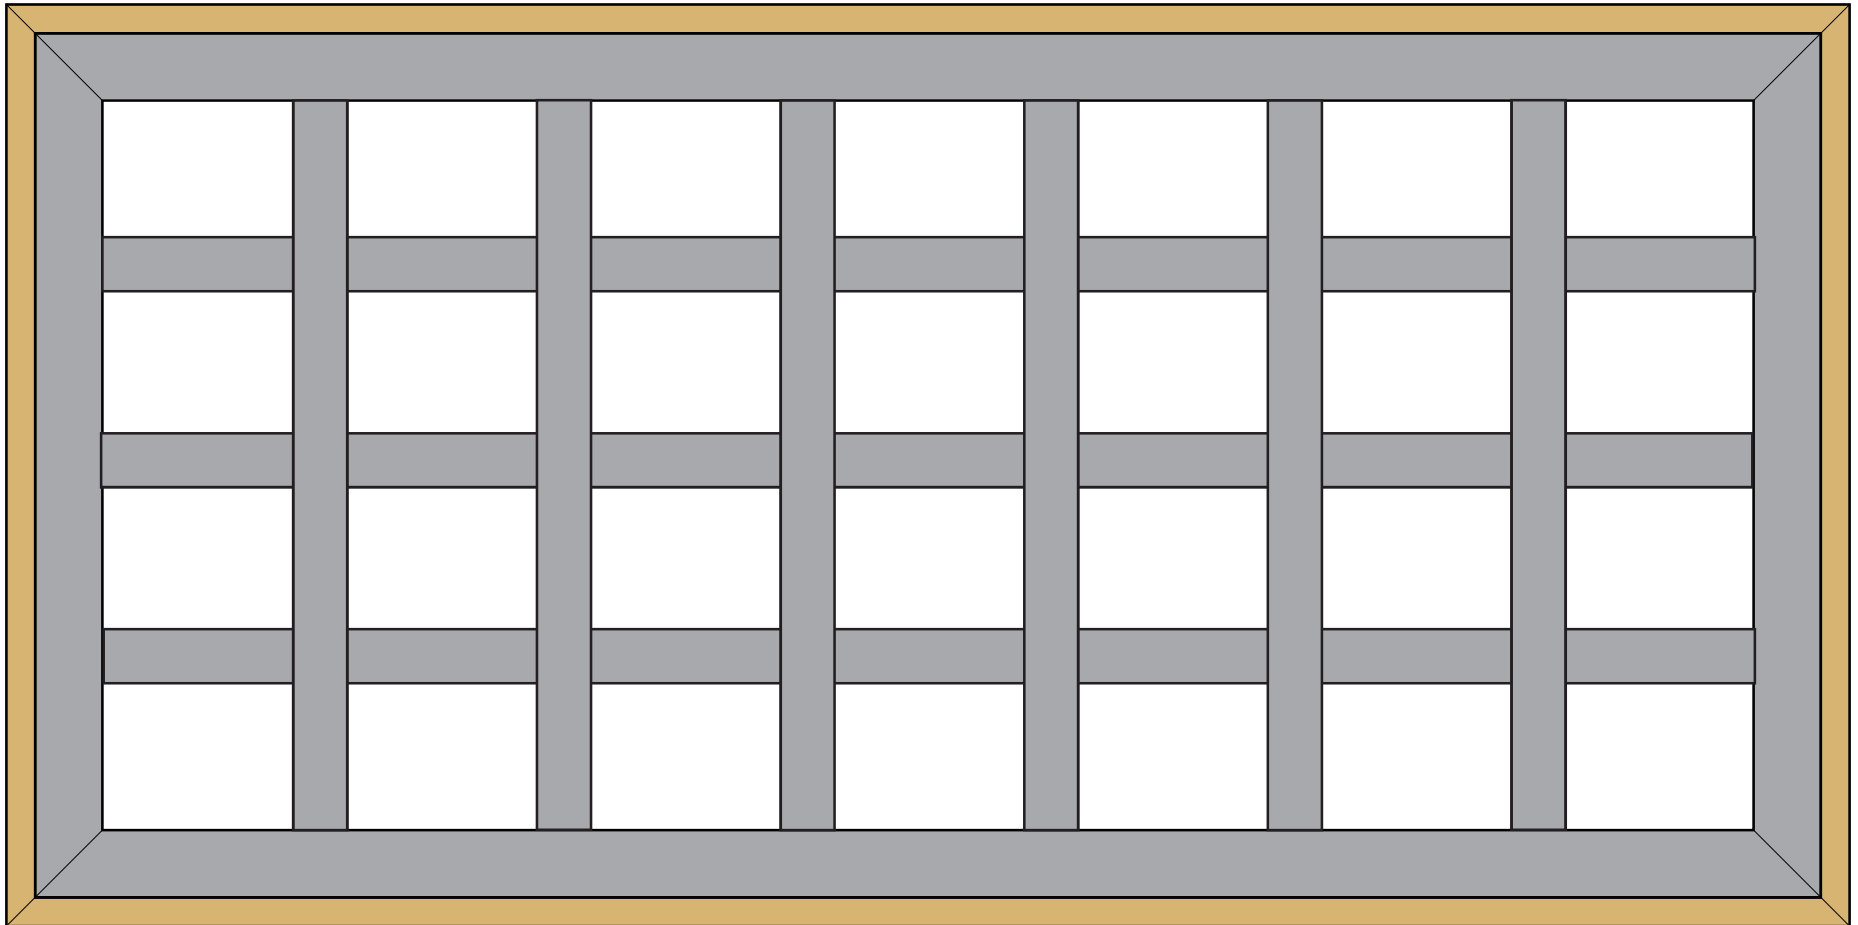

Length: 72"

Width: 144"

Support Bars: 11

MUSEO

QUALITY ARTIST CANVAS

JERRY'S ARTARAMA®

Museo Stretcher Bar Kit

Length: 120"

Width: 240"

Support Bars: 27

MUSEO

QUALITY ARTIST CANVAS